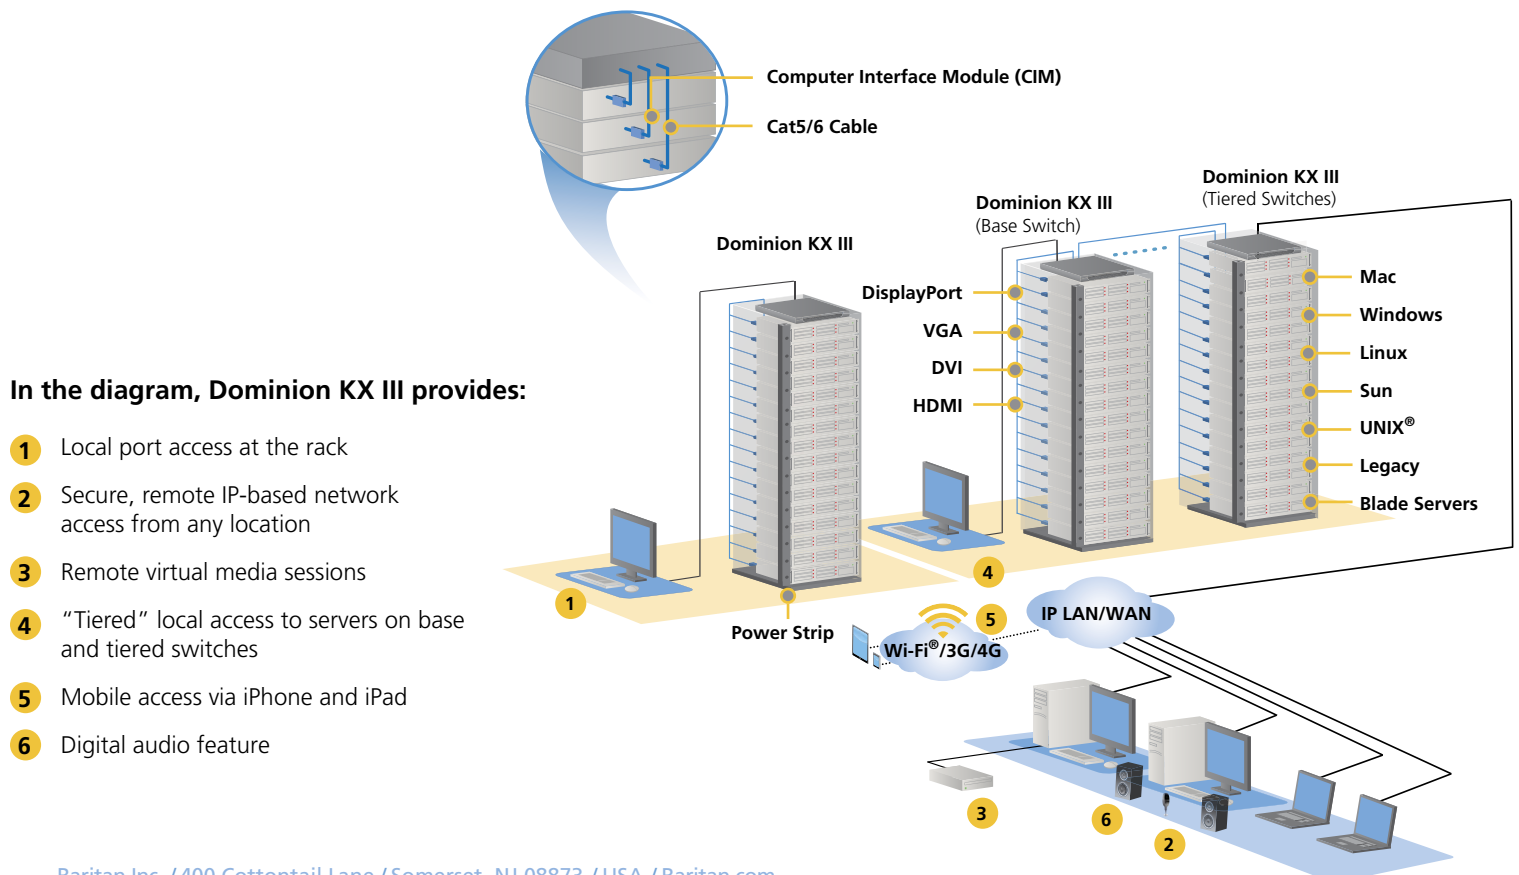

Military Grade Security and Reliability

Raritan's KVM-over-IP products meet U.S. and Canadian government security mandates and are widely used by military and government agencies. As the most secure KVM-over-IP switch, the Dominion KX III includes a FIPS 140-2 certified cryptographic module, smart-card/CAC authentication, and IPv6. And with dual power supplies and dual gigabit Ethernet ports, the Dominion KX III is the most reliable and secure digital KVM switch in the industry.

High Performance IP Remote Access

Supports High Performance Video Applications

- ▶ Broadcast, entertainment and gaming
- ▶ Military and government
- ▶ Security and surveillance
- ▶ Scientific, aviation, weather, transportation
- ▶ Industrial, manufacturing and factory
- ▶ Command & control, operations centers

Connect easily and quickly from anywhere

- ▶ True, anytime/anywhere, high performance remote and local access
- ▶ Connect via LAN, WAN, modem or Internet
- ▶ CommandCenter management or standalone
- ▶ Mobile KVM-over-IP access via iPhone and iPad
- ▶ External modem for emergency access
- ▶ Native Windows and Java clients support Windows, Linux, Sun and Mac users
- ▶ Multi-browser access for Internet Explorer and Firefox access

Complete and total access and control

- ▶ Browser-based, BIOS level access and control
- ▶ Universal Virtual media to remotely install OS, load software, transfer files and backup data
- ▶ Includes DVD/CD-ROMs, USB mass storage devices, PC hard drives, floppy drives, and ISO images
- ▶ Remote power control with optional PX rack PDUs
- ▶ Fastest, tightest mouse synchronization without changing server mouse settings
- ▶ Play and record digital audio
- ▶ Chinese and Japanese language support