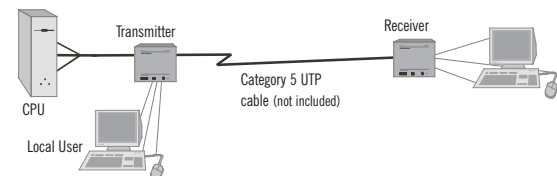

Standard Warranty Two Years

When you're ready to take control, do it with Raritan's Cat5 Reach.

Call 1-800-222-898, visit www.kvm.com.au, or contact your Raritan Authorized Reseller.

Raritan Computer, Inc., founded in 1985, is the leading provider of KVM (keyboard/video/mouse) and remote management solutions for access and control of servers and other network devices. With 18 consecutive years of profitable growth and technical innovation, Raritan makes products that are used to control millions of servers at more than 35,000 network data centers, computer test labs, and multi-workstation environments around the world. From the small business to the enterprise, Raritan's complete line of compatible and scalable KVM and remote connectivity products offers IT professionals the most reliable, flexible, and secure out of band solutions to manage data center equipment, while improving operational productivity.

Features

- Automatic Video Tuning (AVT) in URKVMG receiver unit adjusts video quality automatically.
- High quality video to 1280 x 1024 resolution at 650 feet and 1024 x 768 resolution at 1,000 feet (300 meters).
- Support of Macs, Suns or ASCII devices with Raritan's converters.
- Local user console connection in addition to the remote user console for additional convenience.

Part UPCED (for PC), USNED (for Sun)