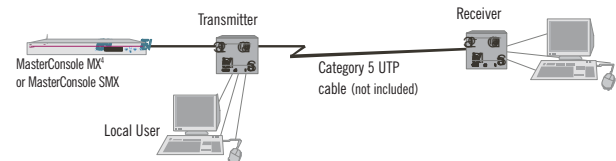

Part UPCEDF (for MX⁴), USNEDF (for SMX)