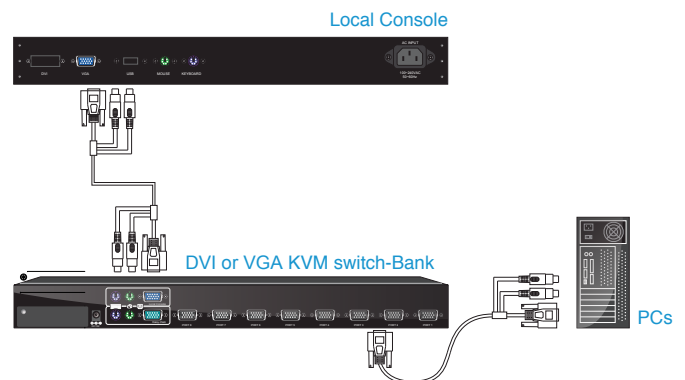

*Note: Requires additional equipment