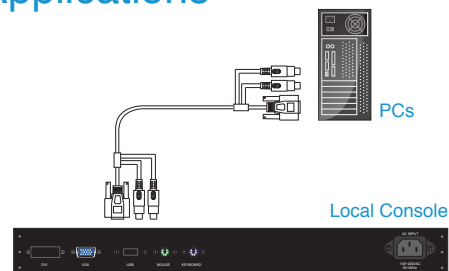

Applications

Single Server Management

Multi Server Management*