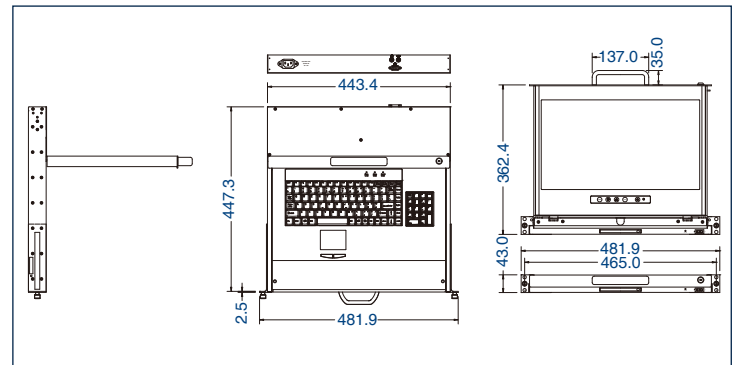

KDR-11701HD

Full HD
1920x1080

1U rack mount 17" LCD console

KDR-11701HD is cost efficient Dual Rail industrial level KVM Drawer, easy to install and use. KDR-11701HD optimises your space utilisation by controlling your system in just 1U rack space.

Dimensions

Specifications

Model Name	KDR-11701HD
Number of ports	1
Dimension	449.8 x 443.4 x 44 mm / 17.7 x 1717.56 x 1.7 inches
Package Dimension	677 x 564 x 206 mm / 26.7 x 22.2 x 8.1 inches
Net Weight	12.0 Kg / 26.5 lbs
Gross Weight	18.5 Kg / 40.8 lbs
Display Size	17.3 inches
Panel Type	Active Matrix TFT LCD
Resolution Capabilities	Maximum Resolution up to 1920 x 1080 (Full HD)
Pixel Pitch	Supports 0.1989 mm x 0.1989 mm
Viewing Angle (CR>10)	Right-Left View 140° (Typical) Up-Down View 120° (Typical)
Contrast Ratio	650 : 1
Brightness	White 300 cd/m ² (Center 1 point Typ)
Back Light	Dual Lamps for Back Light
Response Time	Rising Time 2 ms, Decay Time 6 ms
Operating System	Dos, Windows (3.1, 9x, 2000, NT4, ME, XP, 2003 Server, 7, 8 and 10) Linux, Novell 3.12-6, HP UX, SUN
Connectors	PC Port / Daisy Chain Connectors 1 x DVI-I, 1 x VGA, USB and PS2 Interfaces Power Connector 1 x AC Inlet
Signal Cable	DVI and VGA Connection Cable included
Keyboard Mouse	106 key keyboard with touch pad
Sync	45 ~ 80 KHz
Power Source	100 ~ 240 VAC input
Power Consumption	10.2W for Panel
Temperature	Operate 0 ~ 50 °C / 32 ~ 122 °F Storage -20 ~ 60 °C / -4 ~ 140 °F
Humidity	10% ~ 90% RH
Chassis Construction	Heavy duty steel materials
Keyboard Language	US, UK, German, French, Spanish, Italian, Hebrew, Portuguese, Dutch, Swiss, Belgium, Swedish, Norwegian, Danish, Japanese, Mandarin, Russian, Arabic