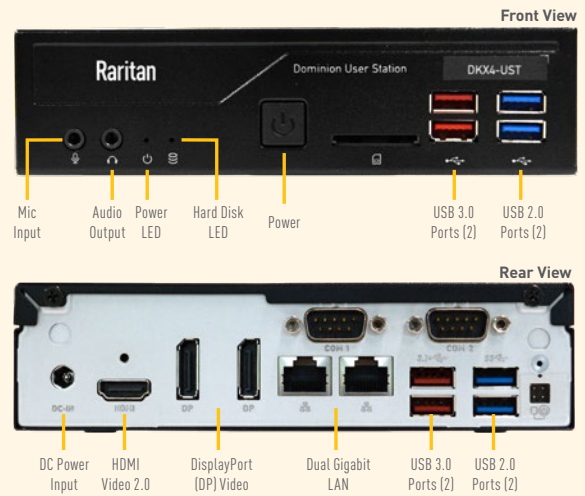

KX User Station Ports and Connections

Dominion KX III User Station (DKX3-UST)

Dominion KX IV User Station (DKX4-UST)

HOW THE DOMINION KX USER STATIONS WORK:

Specifications		
Part Number	DKX3-UST	DKX4-UST
Description	High performance User Station for KX3, 1080p resolution, multiple IP sessions and up to 2 monitors.	Ultra high performance user station provides access for KX3 & KX4, 4K resolution, larger numbers of IP sessions and up to 3 monitors. 3X higher performance than DKX3-UST.
Hardware	Intel Celeron CPU, 4GB RAM, 64GB Solid State Disk	Intel Core i5-8400, 4GB RAM, 128GB Solid State Disk
Video	Single or Dual Display, One HDMI, Two DisplayPort. Up to 4K desktop.	HDMI 2.0 x 1+ DisplayPort x 2, Triple video outputs. 4K playback
Network	Dual Gigabit Ethernet Ports, IPv4, IPv6, DHCP or static address	Dual Gigabit Ethernet Ports, IPv4, IPv6, DHCP or static address
Power	Input: 100-240V AC, Output: 19V 4.47A DC, 65W Max	Input: 100-240V AC, Output: 19V 4.47A DC, 90W Max
USB	6 USB 2.0, 2 USB 3.0 for keyboard, mouse, audio & virtual media	4 USB 3.1 Gen1, 4 USB 3.1 Gen2 for keyboard, mouse, audio & virtual media
Audio	Microphone In, Speakers Out	Microphone In, Speakers Out
Certifications	FCC/CE/VCCI/cUL/CB	FCC/CE/VCCI/cUL/CB
Dimension	190(L) x 165(W) x 43(H) mm	190(L) x 165(W) x 43(H) mm
Weight	1.4 Kg. 2.3 Kg shipping weight.	1.3 Kg. 2.1 Kg shipping weight.
Rack Mount	Desktop, VESA & Optional 1U bracket	Desktop, VESA & Optional 1U bracket
Temperatures, Humidity	0-40 degrees Celsius. Non-condensing 10-90% humidity.	0-40 degrees Celsius. Non-condensing 10-90% humidity.
Vibration, Altitude	1-200Hz, 1.146 Grms random vibration. Max altitude 2,000 meters.	1-200Hz, 1.146 Grms random vibration. Max altitude 2,000 meters.