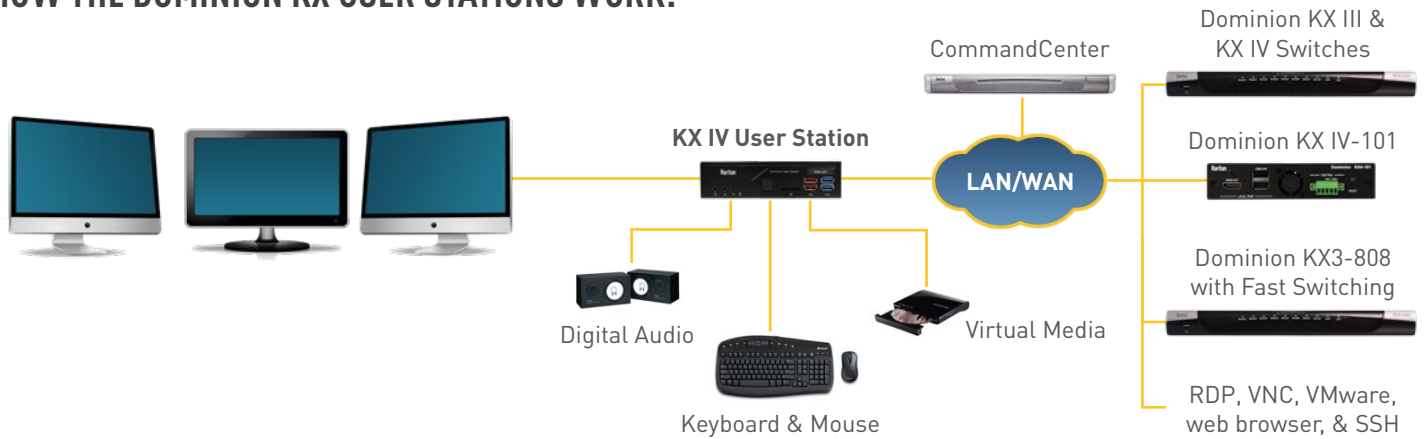

HOW THE DOMINION KX USER STATIONS WORK:

Specifications		
Part Number	DKX3-UST	DKX4-UST
Description	High performance User Station for KX3, 1080p resolution, multiple IP sessions and up to 2 monitors.	Ultra high performance user station provides access for KX3 & KX4, 4K resolution, larger numbers of IP sessions and up to 3 monitors. 3X higher performance than DKX3-UST.
Hardware	Intel Celeron CPU, 4GB RAM, 64GB Solid State Disk	Intel Core i5-8400, 4GB RAM, 128GB Solid State Disk
Video	Single or Dual Display, One HDMI, Two DisplayPort. Up to 4K desktop.	HDMI 2.0 x 1+ DisplayPort x 2, Triple video outputs. 4K playback
Network	Dual Gigabit Ethernet Ports, IPv4, IPv6, DHCP or static address	Dual Gigabit Ethernet Ports, IPv4, IPv6, DHCP or static address
Power	Input: 100-240V AC, Output: 19V 4.47A DC, 65W Max	Input: 100-240V AC, Output: 19V 4.47A DC, 90W Max
USB	6 USB 2.0, 2 USB 3.0 for keyboard, mouse, audio & virtual media	4 USB 3.1 Gen1, 4 USB 3.1 Gen2 for keyboard, mouse, audio & virtual media
Audio	Microphone In, Speakers Out	Microphone In, Speakers Out
Certifications	FCC/CE/VCCI/cUL/CB	FCC/CE/VCCI/cUL/CB
Dimension	190(L) x 165(W) x 43(H) mm	190(L) x 165(W) x 43(H) mm
Weight	1.4 Kg. 2.3 Kg shipping weight.	1.3 Kg. 2.1 Kg shipping weight.
Rack Mount	Desktop, VESA & Optional 1U bracket	Desktop, VESA & Optional 1U bracket
Temperatures, Humidity	0-40 degrees Celsius. Non-condensing 10-90% humidity.	0-40 degrees Celsius. Non-condensing 10-90% humidity.
Vibration, Altitude	1-200Hz, 1.146 Grms random vibration. Max altitude 2,000 meters.	1-200Hz, 1.146 Grms random vibration. Max altitude 2,000 meters.

Visit www.raritan.com/user-station
or Call 1.800.724.8090 for more information.

©2019 Raritan Inc. All rights reserved. Raritan® is a registered trademarks of Raritan Inc. or its wholly-owned subsidiaries. All others are registered trademarks or trademarks of their respective owners. Raritan began developing KVM switches for IT professionals to manage servers remotely in 1985. Today, as a brand of Legrand, we are a leading provider of intelligent rack PDUs. Our solutions increase the reliability and intelligence of data centers in 9 of the top 10 Fortune 500 technology companies. Learn more at Raritan.com V1216R5

Raritan
A brand of **Legrand**