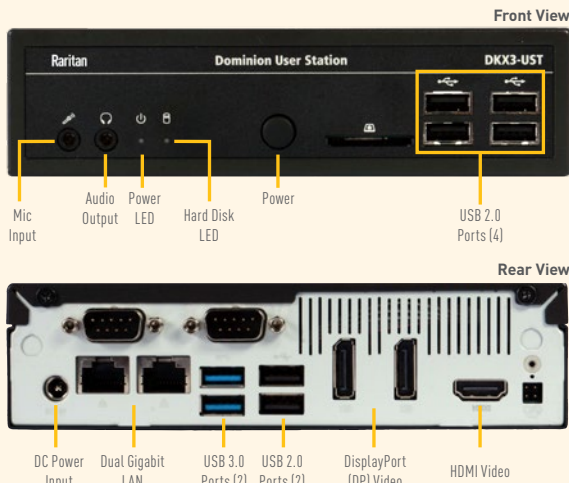

KX User Station Ports and Connections

Dominion KX III User Station (DKX3-UST)

Dominion KX IV User Station (DKX4-UST)

HOW THE DOMINION KX USER STATIONS WORK:

Specifications		
Part Number	DKX3-UST	DKX4-UST
Description	High performance User Station for KX3, 1080p resolution, multiple IP sessions and up to 2 monitors.	Ultra high performance user station provides access for KX3 & KX4, 4K resolution, larger numbers of IP sessions and up to 3 monitors. 3X higher performance than DKX3-UST.
Hardware	Intel Celeron CPU, 4GB RAM, 64GB Solid State Disk	Intel Core i5-8400, 4GB RAM, 128GB Solid State Disk
Video	Single or Dual Display, One HDMI, Two DisplayPort. Up to 4K desktop.	HDMI 2.0 x 1+ DisplayPort x 2, Triple video outputs. 4K playback
Network	Dual Gigabit Ethernet Ports, IPv4, IPv6, DHCP or static address	Dual Gigabit Ethernet Ports, IPv4, IPv6, DHCP or static address
Power	Input: 100-240V AC, Output: 19V 4.47A DC, 65W Max	Input: 100-240V AC, Output: 19V 4.47A DC, 90W Max
USB	6 USB 2.0, 2 USB 3.0 for keyboard, mouse, audio & virtual media	4 USB 3.1 Gen1, 4 USB 3.1 Gen2 for keyboard, mouse, audio & virtual media
Audio	Microphone In, Speakers Out	Microphone In, Speakers Out
Certifications	FCC/CE/VCCI/cUL/CB	FCC/CE/VCCI/cUL/CB
Dimension	190(L) x 165(W) x 43(H) mm	190(L) x 165(W) x 43(H) mm
Weight	1.4 Kg. 2.3 Kg shipping weight.	1.3 Kg. 2.1 Kg shipping weight.
Rack Mount	Desktop, VESA & Optional 1U bracket	Desktop, VESA & Optional 1U bracket
Temperatures, Humidity	0-40 degrees Celsius. Non-condensing 10-90% humidity.	0-40 degrees Celsius. Non-condensing 10-90% humidity.
Vibration, Altitude	1-200Hz, 1.146 Grms random vibration. Max altitude 2,000 meters.	1-200Hz, 1.146 Grms random vibration. Max altitude 2,000 meters.