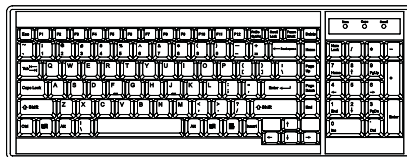

Gb G keyboard integrated with trackball