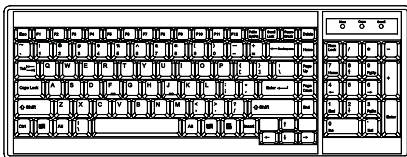

X117 models w/ KVM

** **IP** console upgrade option for resolution support 1920 x 1080

Cat6 KVM	IP	Remote	8-port	16-port	32-port
	1	0	X117 - UIP802	X117 - UIP1602	X117 - UIP3202
	0	1	X117 - U802	X117 - U1602	X117 - U3202
	0	0	X117 - U801	X117 - U1601	X117 - U3201

Cat6 KVM Dongle

DG - 100P
DP - USB dongle
DG - 100H
HDMI - USB dongle
DG - 100SD
DVI - USB dongle
DG - 100S
VGA - USB dongle
DG - 100
VGA - PS/2 dongle

Resolution 16:10 - max. 1920 x 1200
Support : 16:9 - max. 1920 x 1080
4:3 - max. 1600 x 1200
** Resolution related to LCD specification

DVI-D KVM	IP	Remote	12-port
	0	0	X117 - 1201D

DVI-D USB KVM Cable

Resolution 16:10 - max. 1920 x 1200
Support : 16:9 - max. 1920 x 1080
4:3 - max. 1600 x 1200
** Resolution related to LCD specification

CI - 6 (6 ft)
CI - 15 (15 ft)

USB Hub DB-15 KVM	IP	Remote	8-port	16-port
	1	0	X117 - IP802H	X117 - IP1602H
	0	1	X117 - 802H	X117 - 1602H
	0	0	X117 - 801H	X117 - 1601H

Matrix DB-15 KVM	IP	Remote	8-port	16-port
	1	1	X117 - MIP813	X117 - MIP1613
	2	1	X117 - MIP824	X117 - MIP1624
	0	1	X117 - M802	X117 - M1602
	0	2	X117 - M803	X117 - M1603
	0	3	X117 - M804	X117 - M1604

Combo DB-15 KVM	IP	Remote	8-port	16-port
	1	0	X117 - IP802	X117 - IP1602
	0	1	X117 - 802	X117 - 1602
	0	0	X117 - S801	X117 - S1601

DB-15 VGA USB KVM Cable

CB - 6 (6 ft)   **CB - 10 (10 ft)**   **CB - 15 (15 ft)**

Resolution 16:10 - max. 1920 x 1200
Support : 16:9 - max. 1920 x 1080
4:3 - max. 1600 x 1200
** Resolution related to LCD specification

Standard Keyboard

Ge G keyboard integrated with touchpad