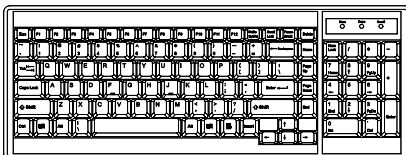

2K KVM Cable

CH - 6D (6 ft)
DVI-D KVM cable

CH - 6H (6 ft)
HDMI KVM cable

Resolution: 16:9 - max. 2560 x 1440
Support **: 16:10 - max. 1920 x 1200
4:3 - max. 1600 x 1200

DVI-D KVM	IP	Remote	12-port
	0	0	L120 - 1201D

DVI-D USB KVM Cable

Resolution: 16:10 - max. 1920 x 1200
Support **: 16:9 - max. 1920 x 1080
4:3 - max. 1600 x 1200

CI - 6 (6 ft)
CI - 15 (15 ft)

Cat6 Matrix KVM	IP	Remote	8-port	16-port	32-port
	1	1	-	L120 - MUIP1613	L120 - MUIP3213
	2	1	-	L120 - MUIP1624	L120 - MUIP3224
	0	1	-	L120 - MU1602	L120 - MU3202
	0	2	-	L120 - MU1603	L120 - MU3203
	0	3	-	L120 - MU1604	L120 - MU3204

Cat6 KVM Dongle

DG - 100P
DP - USB dongle

DG - 100H
HDMI - USB dongle

DG - 100SD
DVI - USB dongle

DG - 100S
VGA - USB dongle

DG - 100
VGA - PS/2 dongle

Resolution: 16:10 - max. 1920 x 1200
Support **: 16:9 - max. 1920 x 1080
4:3 - max. 1600 x 1200

Cat6 Combo KVM	IP	Remote	8-port	16-port	32-port
	1	0	L120 - UIP802	L120 - UIP1602	L120 - UIP3202
	0	1	L120 - U802	L120 - U1602	L120 - U3202
	0	0	L120 - U801	L120 - U1601	L120 - U3201

DB-15 Matrix KVM	IP	Remote	8-port	16-port
	1	1	L120 - MIP813	L120 - MIP1613
	2	1	L120 - MIP824	L120 - MIP1624
	0	1	L120 - M802	L120 - M1602
	0	2	L120 - M803	L120 - M1603
	0	3	L120 - M804	L120 - M1604

DB-15 VGA USB KVM Cable

CB - 6 (6 ft)

CB - 10 (10 ft)

CB - 15 (15 ft)

Resolution: 16:10 - max. 1920 x 1200
Support **: 16:9 - max. 1920 x 1080
4:3 - max. 1600 x 1200

DB-15 Combo KVM	IP	Remote	8-port	16-port
	1	0	L120 - IP802	L120 - IP1602
	0	1	L120 - 802	L120 - 1602
	0	0	L120 - S801	L120 - S1601

Standard Keyboard

Ge G keyboard integrated with touchpad

Supporting layouts

America United States	EMEA	Asia

Keyboard Options

* US layout only

Me Mac keyboard with touchpad

Se S keyboard with touchpad