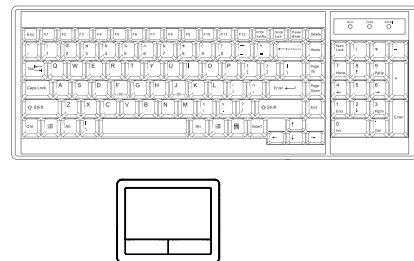

DVI-D KVM	IP	Remote	12-port
	0	0	DF117 - 1201D

DVI-D USB KVM Cable

Resolution Support **: 16:10 - max. 1920 x 1200
16:9 - max. 1920 x 1080
4:3 - max. 1600 x 1200

CI - 6 (6 ft)
CI - 15 (15 ft)

Cat6 Matrix KVM	IP	Remote	8-port	16-port	32-port
	1	1	-	DF117 - MU1P1613	DF117 - MU1P3213
	2	1	-	DF117 - MU1P1624	DF117 - MU1P3224
	0	1	-	DF117 - MU1602	DF117 - MU3202
	0	2	-	DF117 - MU1603	DF117 - MU3203
	0	3	-	DF117 - MU1604	DF117 - MU3204

Cat6 KVM Dongle

DG - 100C
USB-C dongle

DG - 100P
DP - USB dongle

DG - 100H
HDMI - USB dongle

DG - 100SD
DVI - USB dongle

DG - 100S
VGA - USB dongle

Resolution Support **: 16:10 - max. 1920 x 1200
16:9 - max. 1920 x 1080
4:3 - max. 1600 x 1200

Cat6 Combo KVM	IP	Remote	8-port	16-port	32-port
	1	0	DF117 - UIP802	DF117 - UIP1602	DF117 - UIP3202
	0	1	DF117 - U802	DF117 - U1602	DF117 - U3202
	0	0	DF117 - U801	DF117 - U1601	DF117 - U3201

DB-15 Combo KVM	IP	Remote	8-port
	1	0	DF117 - IP802
	0	1	DF117 - 802
	0	0	DF117 - S801

DB-15 VGA USB KVM Cable

CB - 6 (6 ft)

CB - 10 (10 ft)

CB - 15 (15 ft)

Resolution Support **: 16:10 - max. 1920 x 1200
16:9 - max. 1920 x 1080
4:3 - max. 1600 x 1200

IP Console

High Performance KVM Access Over IP

Connector :	RJ45
User management :	1 x active user, 15-user login
Network protocol :	DHCP / BOOTP / DNS
Security :	TLS 1.3, AES, LDAP, Active Directory (AD), HTTP(s)
Browser :	Chrome, Firefox, Edge, etc.
Resolution :	16:9 - max. 1920 x 1080 / 16:10 - max. 1920 x 1200 / 4:3 - max. 1600 x 1200

Standard Keyboard

Ge G keyboard with touchpad

Supporting layouts

America	 U.S.
EMEA	 U.K. Germany France Russia Spain Italy
Asia	 Japan Korea

Keyboard Options

* US layout only

Se S keyboard with touchpad