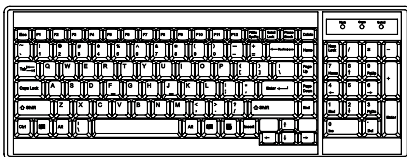

DX117 models w/ KVM

** **IP** console upgrade option for resolution support 1920 x 1080

2K KVM	IP	Remote	8-port
	0	0	DX117 - 801D

2K KVM Cable

Resolution Support **: 16:9 - max. 2560 x 1440
16:10 - max. 1920 x 1200
4:3 - max. 1600 x 1200

DVI-D KVM	IP	Remote	12-port
	0	0	DX117 - 1201D

DVI-D USB KVM Cable

Resolution Support **: 16:10 - max. 1920 x 1200
16:9 - max. 1920 x 1080
4:3 - max. 1600 x 1200

Cat6 Combo KVM	IP	Remote	8-port	16-port	32-port
	1	0	DX117 - UIP802	DX117 - UIP1602	DX117 - UIP3202
	0	1	DX117 - U802	DX117 - U1602	DX117 - U3202
	0	0	DX117 - U801	DX117 - U1601	DX117 - U3201

Cat6 KVM Dongle

Resolution Support **: 16:10 - max. 1920 x 1200
16:9 - max. 1920 x 1080
4:3 - max. 1600 x 1200

DB-15 Matrix KVM	IP	Remote	8-port	16-port
	1	1	DX117 - MIP813	DX117 - MIP1613
	2	1	DX117 - MIP824	DX117 - MIP1624
	0	1	DX117 - M802	DX117 - M1602
	0	2	DX117 - M803	DX117 - M1603
	0	3	DX117 - M804	DX117 - M1604

DB-15 VGA USB KVM Cable

Resolution Support **: 16:10 - max. 1920 x 1200
16:9 - max. 1920 x 1080
4:3 - max. 1600 x 1200

DB-15 Combo KVM	IP	Remote	8-port	16-port
	1	0	DX117 - IP802	DX117 - IP1602
	0	1	DX117 - 802	DX117 - 1602
	0	0	DX117 - S801	DX117 - S1601

Standard Keyboard

Ge G keyboard integrated with touchpad

Supporting layouts

America United States

EMEA United Kingdom Germany France Spain Italy

Asia Japan Korea

Keyboard Options

* US layout only

Me Mac keyboard with touchpad

Se S keyboard with touchpad