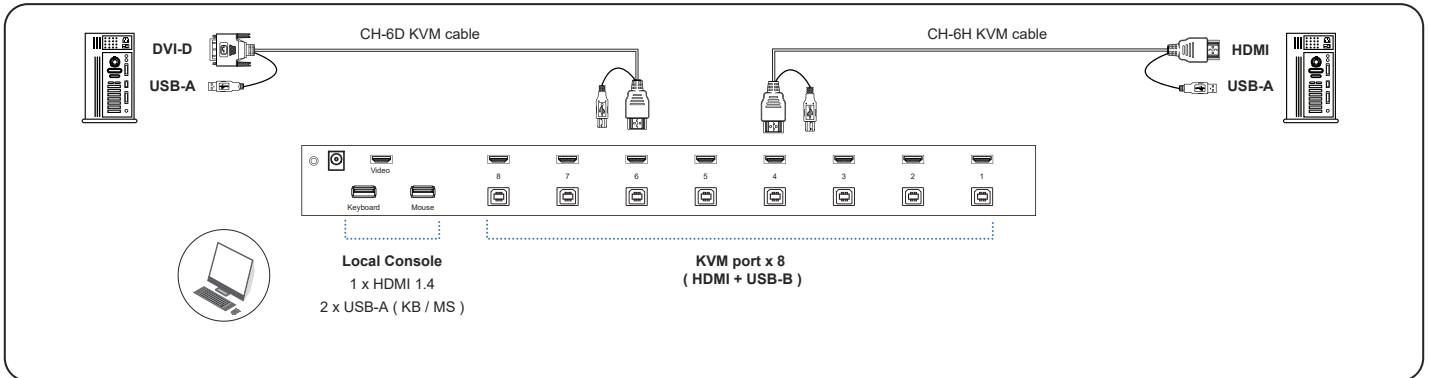

Model : CV-801D

Benefits

- 2K KVM with 8 HDMI USB ports in 1U
- 2K KVM cables support DVI-D & HDMI video input
- Local console & KVM ports support resolution 2K and 1080p.
- Multi-platform for PC, server, blade server & SUN / MAC
- Port switching via front button & keyboard hotkeys
- Hot pluggable, no software or drivers required

Options

- DC power options : 12V / 24V / 48V / 125V

CH-6D
DVI-D KVM cable, 6 ft
2K 60Hz

CH-6H
HDMI KVM cable, 6 ft
2K 60Hz

KVM Port

Port # :	8
Connector :	HDMI 1.4 + USB-B (Video + KB / MS)
Resolution :	16 : 9 - max. 2560 x 1440@60Hz 16 : 10 - max. 1920 x 1200@60Hz 4 : 3 - max. 1600 x 1200@60Hz

Local Console

Keyboard / Mouse :	2 x USB-A
Video :	1 x HDMI 1.4
Resolution :	16 : 9 - max. 2560 x 1440@60Hz 16 : 10 - max. 1920 x 1200@60Hz 4 : 3 - max. 1600 x 1200@60Hz

Local console & KVM port connection

Physical

Product (W x D x H)		443 x 171 x 44 mm
		17.4 x 6.7 x 1.73 inch
Packing (W x D x H)		500 x 400 x 90 mm
		19.7 x 15.7 x 3.5 inch
Weight	Net	2.5 kg / 5.5 lb
	Gross	5.4 kg / 11.9 lb
Chassis color		Dark
Chassis materials		Steel