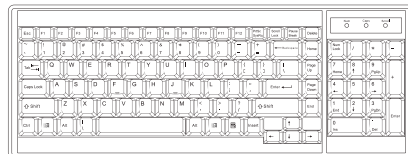

Cat6 Matrix KVM	IP	Remote	8-port	16-port	32-port
	1	1	-	F117 - MUIP1613	F117 - MUIP3213
	2	1	-	F117 - MUIP1624	F117 - MUIP3224
	0	1	-	F117 - MU1602	F117 - MU3202
	0	2	-	F117 - MU1603	F117 - MU3203
	0	3	-	F117 - MU1604	F117 - MU3204

Cat6 KVM Dongle

DG - 100C
USB-C dongle

DG - 100P
DP - USB dongle

DG - 100H
HDMI - USB dongle

DG - 100SD
DVI - USB dongle

DG - 100S
VGA - USB dongle

Resolution Support **: 16:10 - max. 1920 x 1200
16:9 - max. 1920 x 1080
4:3 - max. 1600 x 1200

Cat6 Combo KVM	IP	Remote	8-port	16-port	32-port
	1	0	F117 - UIP802	F117 - UIP1602	F117 - UIP3202
	0	1	F117 - U802	F117 - U1602	F117 - U3202
	0	0	F117 - U801	F117 - U1601	F117 - U3201

DB-15 Combo KVM	IP	Remote	8-port	16-port
	1	0	F117 - IP802	F117 - IP1602
	0	1	F117 - 802	F117 - 1602
	0	0	F117 - S801	F117 - S1601

DB-15 VGA USB KVM Cable

CB - 6 (6 ft)

CB - 10 (10 ft)

CB - 15 (15 ft)

Resolution Support **: 16:10 - max. 1920 x 1200
16:9 - max. 1920 x 1080
4:3 - max. 1600 x 1200

DB-15 USB Hub KVM	IP	Remote	8-port
	1	0	F117 - IP802H
	0	1	F117 - 802H
	0	0	F117 - 801H

IP Console

High Performance KVM Access Over IP

Connector :	RJ45
User management :	1 x active user, 15-user login
Network protocol :	DHCP / BOOTP / DNS
Security :	TLS 1.3, AES, LDAP, Active Directory (AD), HTTP(s)
Browser :	Chrome, Firefox, Edge, etc.
Resolution :	16:9 - max. 1920 x 1080 / 16:10 - max. 1920 x 1200 / 4:3 - max. 1600 x 1200

Standard Keyboard

Ge G keyboard with touchpad

Gb G keyboard with trackball

Supporting layouts

America	 U.S.
EMEA	U.K. Germany France Russia Spain Italy
Asia	Japan Korea

Keyboard Options

* US layout only

Se S keyboard with touchpad

Sb S keyboard with trackball