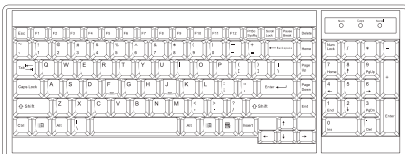

Cat6 Matrix KVM	IP	Remote	8-port	16-port	32-port
	1	1	-	F117 - MUIP1613	F117 - MUIP3213
	2	1	-	F117 - MUIP1624	F117 - MUIP3224
	0	1	-	F117 - MU1602	F117 - MU3202
	0	2	-	F117 - MU1603	F117 - MU3203
	0	3	-	F117 - MU1604	F117 - MU3204

Cat6 KVM Dongle

DG - 100C
USB-C dongle

DG - 100P
DP - USB dongle

DG - 100H
HDMI - USB dongle

DG - 100SD
DVI - USB dongle

DG - 100S
VGA - USB dongle

Resolution Support **: 16:10 - max. 1920 x 1200
16:9 - max. 1920 x 1080
4:3 - max. 1600 x 1200

Cat6 Combo KVM	IP	Remote	8-port	16-port	32-port
	1	0	F117 - UIP802	F117 - UIP1602	F117 - UIP3202
	0	1	F117 - U802	F117 - U1602	F117 - U3202
	0	0	F117 - U801	F117 - U1601	F117 - U3201

DB-15 Combo KVM	IP	Remote	8-port	16-port
	1	0	F117 - IP802	F117 - IP1602
	0	1	F117 - 802	F117 - 1602
	0	0	F117 - S801	F117 - S1601

DB-15 VGA USB KVM Cable

CB - 6 (6 ft)

CB - 10 (10 ft)

CB - 15 (15 ft)

Resolution Support **: 16:10 - max. 1920 x 1200
16:9 - max. 1920 x 1080
4:3 - max. 1600 x 1200

DB-15 USB Hub KVM	IP	Remote	8-port
	1	0	F117 - IP802H
	0	1	F117 - 802H
	0	0	F117 - 801H

IP Console

High Performance KVM Access Over IP

Connector :	RJ45
User management :	1 x active user, 15-user login
Network protocol :	DHCP / BOOTP / DNS
Security :	TLS 1.3, AES, LDAP, Active Directory (AD), HTTP(s)
Browser :	Chrome, Firefox, Edge, etc.
Resolution :	16:9 - max. 1920 x 1080 / 16:10 - max. 1920 x 1200 / 4:3 - max. 1600 x 1200

Standard Keyboard

Ge G keyboard with touchpad

Gb G keyboard with trackball

Supporting layouts

America	 U.S.
EMEA	U.K. Germany France Russia Spain Italy
Asia	Japan Korea

Keyboard Options

* US layout only

Se S keyboard with touchpad

Sb S keyboard with trackball