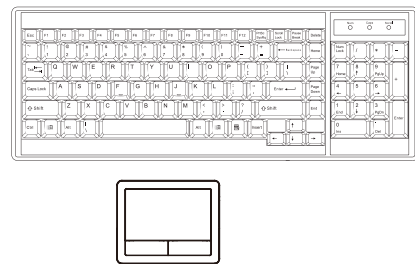

Cat6 Matrix KVM	IP	Remote	8-port	16-port	32-port
	1	1	-	F117 - MUIP1613	F117 - MUIP3213
	2	1	-	F117 - MUIP1624	F117 - MUIP3224
	0	1	-	F117 - MU1602	F117 - MU3202
	0	2	-	F117 - MU1603	F117 - MU3203
	0	3	-	F117 - MU1604	F117 - MU3204

Cat6 KVM Dongle

DG - 100C
USB-C dongle

DG - 100P
DP - USB dongle

DG - 100H
HDMI - USB dongle

DG - 100SD
DVI - USB dongle

DG - 100S
VGA - USB dongle

Resolution Support **: 16:10 - max. 1920 x 1200
16:9 - max. 1920 x 1080
4:3 - max. 1600 x 1200

Cat6 Combo KVM	IP	Remote	8-port	16-port	32-port
	1	0	F117 - UIP802	F117 - UIP1602	F117 - UIP3202
	0	1	F117 - U802	F117 - U1602	F117 - U3202
	0	0	F117 - U801	F117 - U1601	F117 - U3201

DB-15 Combo KVM	IP	Remote	8-port	16-port
	1	0	F117 - IP802	F117 - IP1602
	0	1	F117 - 802	F117 - 1602
0	0	F117 - S801	F117 - S1601	

DB-15 VGA USB KVM Cable

CB - 6 (6 ft)

CB - 10 (10 ft)

CB - 15 (15 ft)

Resolution Support **: 16:10 - max. 1920 x 1200
16:9 - max. 1920 x 1080
4:3 - max. 1600 x 1200

DB-15 USB Hub KVM	IP	Remote	8-port
	1	0	F117 - IP802H
	0	1	F117 - 802H
0	0	F117 - 801H	

IP Console

High Performance KVM Access Over IP

Connector :	RJ45
User management :	1 x active user, 15-user login
Network protocol :	DHCP / BOOTP / DNS
Security :	TLS 1.3, AES, LDAP, Active Directory (AD), HTTP(s)
Browser :	Chrome, Firefox, Edge, etc.
Resolution :	16:9 - max. 1920 x 1080 / 16:10 - max. 1920 x 1200 / 4:3 - max. 1600 x 1200

Standard Keyboard

Ge G keyboard with touchpad

Gb G keyboard with trackball

Supporting layouts

America						
	U.S.					
EMEA						
	U.K.	Germany	France	Russia	Spain	Italy
Asia						
	Japan	Korea				

Keyboard Options

* US layout only

Me Mac keyboard with touchpad

Se S keyboard with touchpad

Mb Mac keyboard with trackball

Sb S keyboard with trackball