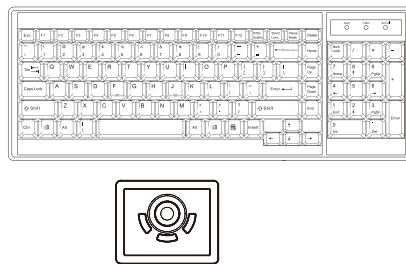

Cat6 Matrix KVM	IP	Remote	8-port	16-port	32-port
	1	1	-	F117 - MUIP1613	F117 - MUIP3213
	2	1	-	F117 - MUIP1624	F117 - MUIP3224
	0	1	-	F117 - MU1602	F117 - MU3202
	0	2	-	F117 - MU1603	F117 - MU3203
	0	3	-	F117 - MU1604	F117 - MU3204

Cat6 KVM Dongle

DG - 100C
USB-C dongle

DG - 100P
DP - USB dongle

DG - 100H
HDMI - USB dongle

DG - 100SD
DVI - USB dongle

DG - 100S
VGA - USB dongle

Resolution Support **: 16:10 - max. 1920 x 1200
16:9 - max. 1920 x 1080
4:3 - max. 1600 x 1200

Cat6 Combo KVM	IP	Remote	8-port	16-port	32-port
	1	0	F117 - UIP802	F117 - UIP1602	F117 - UIP3202
	0	1	F117 - U802	F117 - U1602	F117 - U3202
	0	0	F117 - U801	F117 - U1601	F117 - U3201

DB-15 Combo KVM	IP	Remote	8-port	16-port
	1	0	F117 - IP802	F117 - IP1602
	0	1	F117 - 802	F117 - 1602
0	0	F117 - S801	F117 - S1601	

DB-15 VGA USB KVM Cable

CB - 6 (6 ft)

CB - 10 (10 ft)

CB - 15 (15 ft)

Resolution Support **: 16:10 - max. 1920 x 1200
16:9 - max. 1920 x 1080
4:3 - max. 1600 x 1200

DB-15 USB Hub KVM	IP	Remote	8-port
	1	0	F117 - IP802H
	0	1	F117 - 802H
0	0	F117 - 801H	

IP Console

High Performance KVM Access Over IP

Connector :	RJ45
User management :	1 x active user, 15-user login
Network protocol :	DHCP / BOOTP / DNS
Security :	TLS 1.3, AES, LDAP, Active Directory (AD), HTTP(s)
Browser :	Chrome, Firefox, Edge, etc.
Resolution :	16:9 - max. 1920 x 1080 / 16:10 - max. 1920 x 1200 / 4:3 - max. 1600 x 1200

Standard Keyboard

Ge G keyboard with touchpad

Gb G keyboard with trackball

Supporting layouts

America						
	U.S.					
EMEA						
	U.K.	Germany	France	Russia	Spain	Italy
Asia						
	Japan	Korea				

Keyboard Options

* US layout only

Me Mac keyboard with touchpad

Se S keyboard with touchpad

Mb Mac keyboard with trackball

Sb S keyboard with trackball