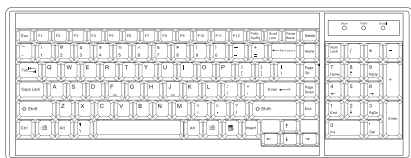

Standard Keyboard

Ge G keyboard with touchpad