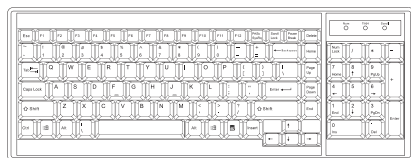

Gb G keyboard with trackball