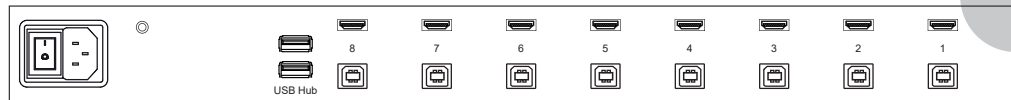

K123 models w/ KVM

For right side open - Add **R** at the end of the model no.
sample : K123-801**KR**

4K 60Hz KVM	IP	Remote	8-port
	0	0	K123 - 801K

** Resolution related to LCD specification

4K KVM Cable	
CK - 6P (6 ft) DP KVM cable	CK - 6H (6 ft) HDMI KVM cable
Resolution	16:9 - max. 3840 x 2160
Support ** :	16:10 - max. 1920 x 1200
	4:3 - max. 1600 x 1200