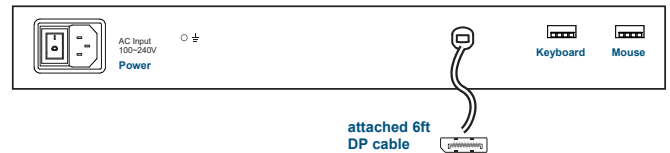

Product Specifications

Console Port	
Video input attached 6ft DP cable	Display port 1.2
KB / MS bundled 6ft USB cable x 2	USB type A

LCD Panel	
Panel size (diagonal)	23.8"
Native resolution	3840 x 2160@60Hz
Brightness (cd/m²)	310
Contrast ratio (typ)	1000 : 1
Colors	1.07 Billion, 10-bit
Viewing angle (L/R/U/D)	89/89/89/89
Response time (ms)	25
Dot pitch (mm)	0.13725
Display area (mm)	527.04H x 296.46V
Surface treatment	Anti-glare
Surface hardness	3H
Backlight type	LED
MTBF (hrs)	30,000

Physical			
Product (W x D x H)	Single console	442 x 690 x 44 mm 17.4 x 27.2 x 1.73 inch	
	Console w/ KVM	442 x 750 x 44 mm 17.4 x 29.5 x 1.73 inch	
Packing (W x D x H)	Single console / Console w/ KVM	590 x 965 x 136 mm 23.2 x 38 x 5.4 inch	
	Net weight	Single console	15.3 kg / 33.7 lb
Console w/ KVM		16.1kg / 35.4 lb	
Gross weight	Single console	19.5 kg / 42.9 lb	
	Console w/ KVM	22 kg / 48.4 lb	

* All dimensions stated are subject to change if options are selected / integrated to base model part codes

Mounting Distance	
Single console drawer	670 ~ 900 mm 26.4 ~ 35.4 inch
Console w/ KVM drawer	670 ~ 980 mm 26.4 ~ 38.6 inch

Video Option		
Digital	HDMI	HDMI 2.0 / HDCP 2.2

Power		
Input	Auto-sensing 100 to 240VAC, 50 / 60Hz	
Consumption (console / KVM)	Screen on	Max. 43W / Max. 54W
	Power saving mode	Max. 2W / Max. 18W
	Power button off	Max. 1W / Nil

Environment	
Operating temp.	0 to 55°C degree
Storage temp.	-20 to 60°C degree
Operating humidity	10~90%, non-condensing
Storage humidity	5 ~90%, non-condensing
Operating altitude	16,000 ft
Non-operating altitude	40,000 ft
Shock	10G acceleration (11ms duration)
Vibration	10~300Hz 0.5G RMS random vibration

Compliance	
EMC	FCC & CE
Safety	CE / LVD & UKCA
Environment	REACH & RoHS3 / WEEE