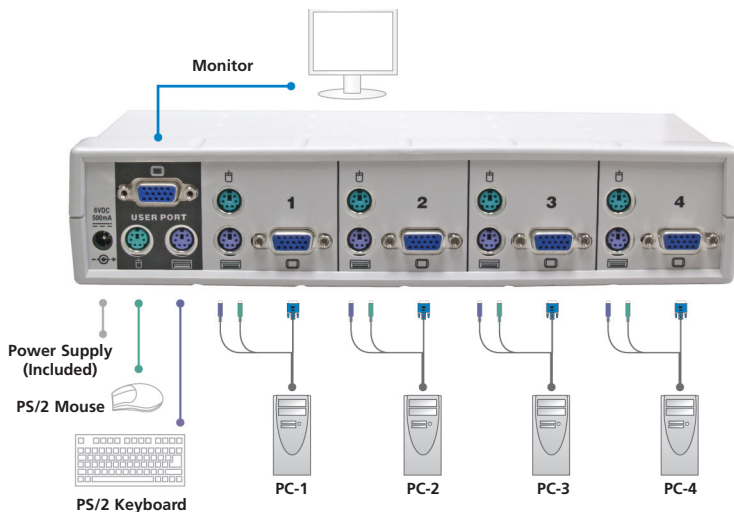

SwitchMan PS/2

- Works with PS/2 desktops, workstations, servers, and laptops
- Prevents keyboard lockups through complete keyboard/mouse emulation with dedicated processors for each PC
- Allows switching between PCs from front panel push-buttons with LED indicators or easy hot-key commands
- Offers flawless PC boot-up and operation

Not shown: Keyboard, Video and Mouse connectors on the PC end of the cable.

SwitchMan Cable Plus

Raritan's SwitchMan Cable Plus, a 2-port PS/2 KVM (Keyboard, Video and Mouse) switch with integrated cables, allows you to access and control two computers (PC and/or Mac®) from a single keyboard, monitor and mouse.