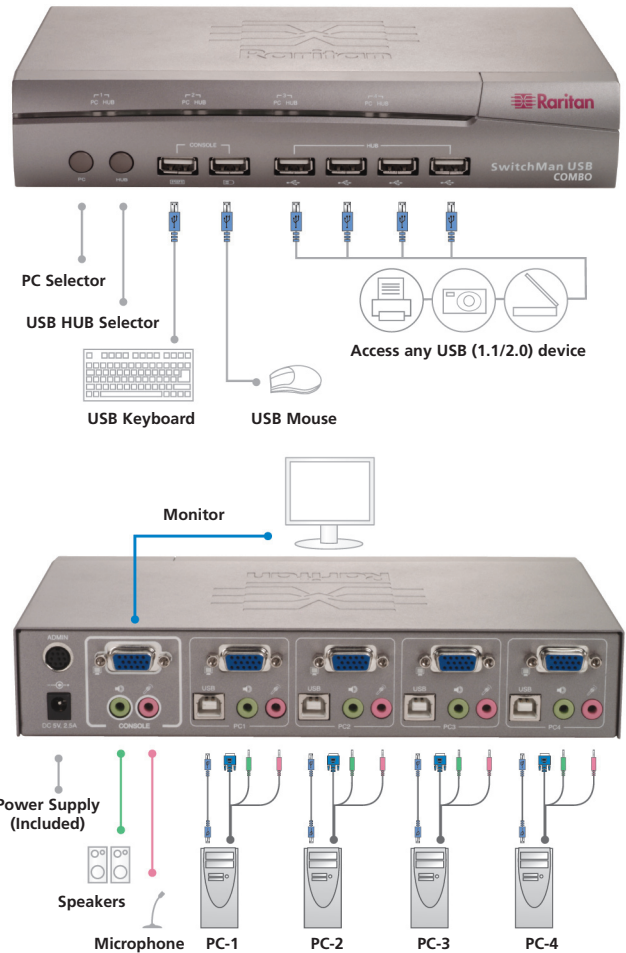

Easy to connect and operate

Connect both PCs and/or Apple Macs® (USB versions only) to SwitchMan using Raritan's premium, ultra-thin KVM cables for the highest video and audio quality. Your standard keyboard, mouse and VGA monitor plug into the unit with no software to load or complicated set up. Standard features such as a PC selection button, LED indicators and hot-keys make SwitchMan operation a snap. Operate any of four PCs by simply pushing the corresponding button or hot-key on your keyboard.

When you're ready to take control.™

SwitchMan USB

- Save desktop space and consolidate control of your USB connecting computers and USB peripherals
- Share printers, scanners, digital cameras, audio equipment, PDAs and other USB peripherals
- Audio support: Share speakers and microphone for multi-media applications
- Easy installation with color-coded connectors

Not shown: Separate Keyboard, Video, Mouse and audio connectors on the PC end of the cable.

SwitchMan USB-COMBO

- Save desktop space and consolidate control of your USB and PS/2 connecting computers and USB peripherals
- Share printers, scanners, digital cameras and other USB peripherals
- Audio support: Share speakers and microphone for multi-media applications
- Easy installation with color-coded connectors

Not shown: Separate Keyboard, Video, Mouse and audio connectors on the PC end of the cable. PS/2 keyboard and mouse signals integrated in to the video connector at the switch end of the cable.

SwitchMan PS/2