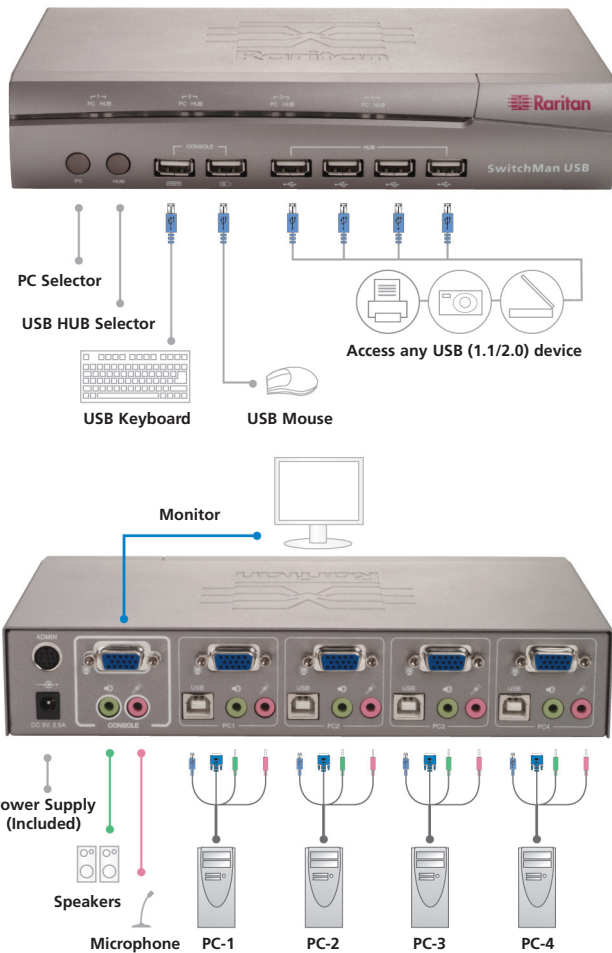

SW2 – 2-port

SW4 – 4-port

SwitchMan Cable Plus

2-port PS/2 KVM Switch with built in cabling

SW2-CP

– 2-port with built in cabling

Reclaim your desktop; Save space, time and money

SwitchMan is a unique KVM switch that combines advanced, professional-grade technology with an easy-to-use design that fits naturally on your desk.

Color-coded connectors and premium, ultra-thin coax cables make installation easy. The SwitchMan KVM allows control of up to four computers from a single keyboard, video and mouse.

SwitchMan's USB and COMBO models have a built-in USB 2.0 Hub, which allows the sharing of multiple USB-supported devices, including scanners, digital cameras and printers to be shared among multiple computers. Plus, the SwitchMan USB and COMBO models offer audio switching functionality that lets you share a single microphone and stereo speakers among multiple computers.

Easy to connect and operate

Connect both PCs and/or Apple Macs® (USB versions only) to SwitchMan using Raritan's premium, ultra-thin KVM cables for the highest video and audio quality. Your standard keyboard, mouse and VGA monitor plug into the unit with no software to load or complicated set up. Standard features such as a PC selection button, LED indicators and hot-keys make SwitchMan operation a snap. Operate any of four PCs by simply pushing the corresponding button or hot-key on your keyboard.

Not shown: Separate Keyboard, Video, Mouse and audio connectors on the PC end of the cable.

SwitchMan USB-COMBO

- Save desktop space and consolidate control of your USB and PS/2 connecting computers and USB peripherals
- Share printers, scanners, digital cameras and other USB peripherals
- Audio support: Share speakers and microphone for multi-media applications
- Easy installation with color-coded connectors