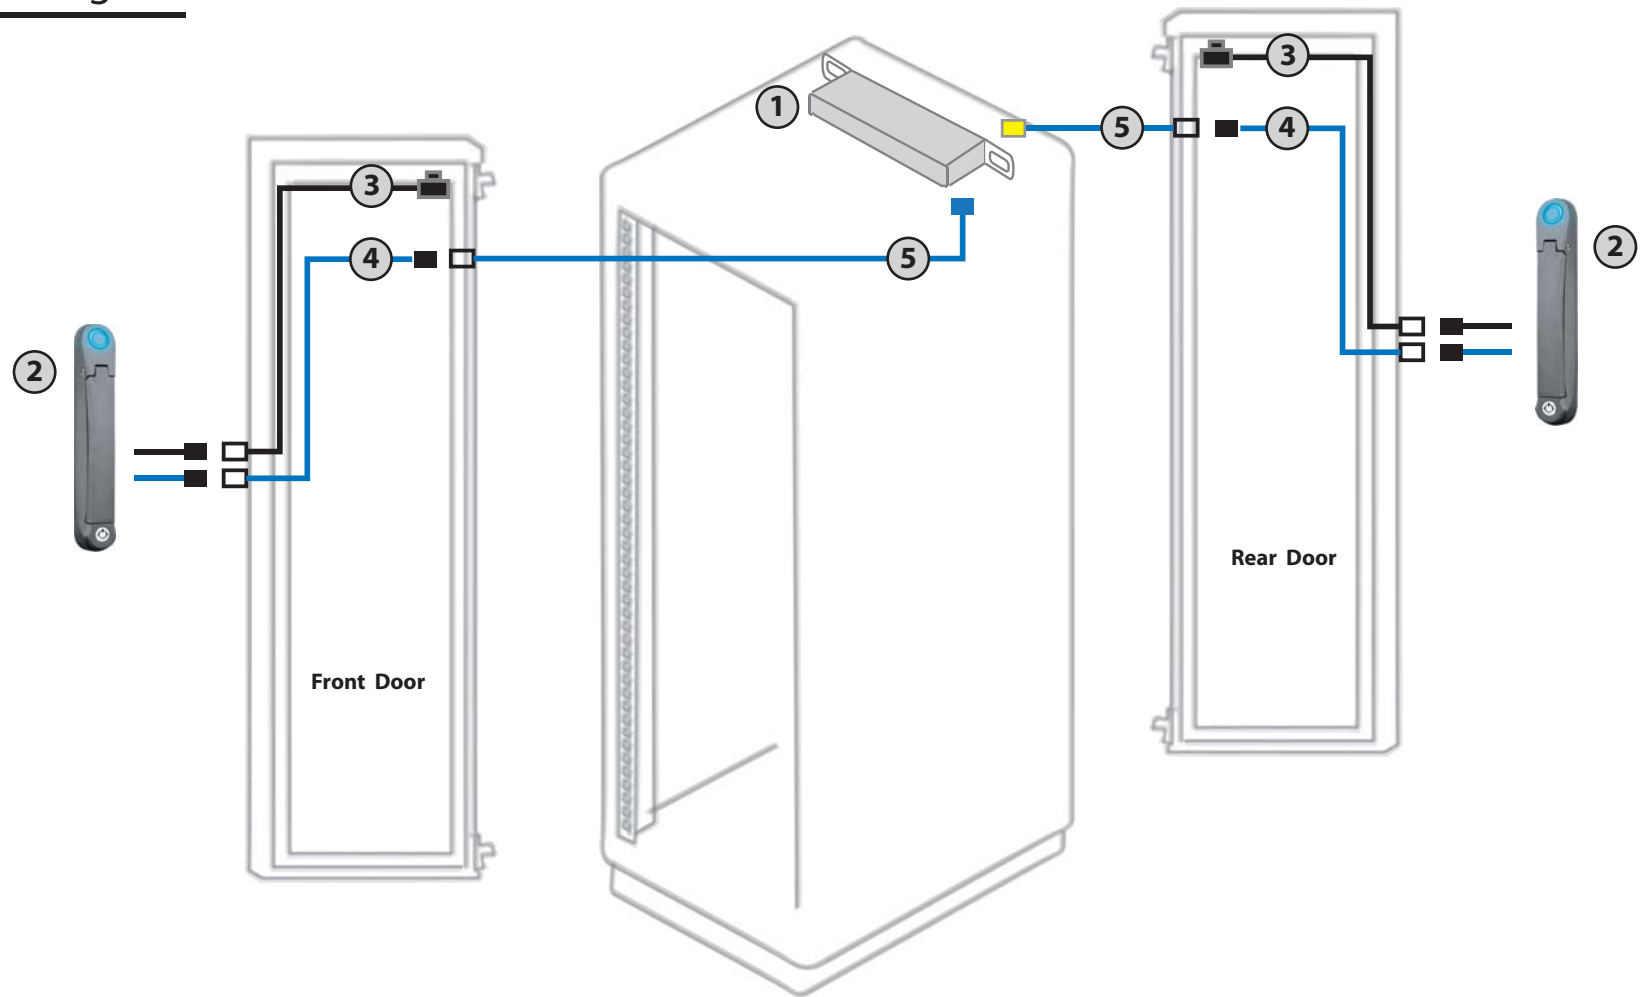

X-800P Connection Diagram

25 Sep 13

- ① InfraBox
- ② SmartCard handle
- ③ Door sensor with 6' cable
- ④ Data cable (door section)
- ⑤ Door cable (cabinet section)