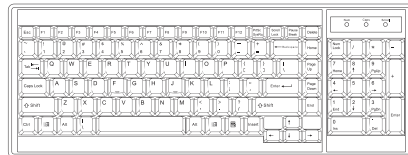

Cat6 Matrix KVM	IP	Remote	8-port	16-port	32-port
	1	1	-	F1417 - MUIP1613	F1417 - MUIP3213
	2	1	-	F1417 - MUIP1624	F1417 - MUIP3224
	0	1	-	F1417 - MU1602	F1417 - MU3202
	0	2	-	F1417 - MU1603	F1417 - MU3203
	0	3	-	F1417 - MU1604	F1417 - MU3204

Cat6 KVM Dongle

DG - 100C
USB-C dongle

DG - 100P
DP - USB dongle

DG - 100H
HDMI - USB dongle

DG - 100SD
DVI - USB dongle

DG - 100S
VGA - USB dongle

Resolution Support **: 16:10 - max. 1920 x 1200
16:9 - max. 1920 x 1080
4:3 - max. 1600 x 1200

Cat6 Combo KVM	IP	Remote	8-port	16-port	32-port
	1	0	F1417 - UIP802	F1417 - UIP1602	F1417 - UIP3202
	0	1	F1417 - U802	F1417 - U1602	F1417 - U3202
	0	0	F1417 - U801	F1417 - U1601	F1417 - U3201

DB-15 Combo KVM	IP	Remote	8-port	16-port
	1	0	F1417 - IP802	F1417 - IP1602
	0	1	F1417 - 802	F1417 - 1602
0	0	F1417 - S801	F1417 - S1601	

DB-15 VGA USB KVM Cable

CB - 6 (6 ft)

CB - 10 (10 ft)

CB - 15 (15 ft)

Resolution Support **: 16:10 - max. 1920 x 1200
16:9 - max. 1920 x 1080
4:3 - max. 1600 x 1200

DB-15 USB Hub KVM	IP	Remote	8-port
	1	0	F1417 - IP802H
	0	1	F1417 - 802H
0	0	F1417 - 801H	

IP Console

High Performance KVM Access Over IP

Connector :	RJ45
User management :	1 x active user, 15-user login
Network protocol :	DHCP / BOOTP / DNS
Security :	TLS 1.3, AES, LDAP, Active Directory (AD), HTTP(s)
Browser :	Chrome, Firefox, Edge, etc.
Resolution :	16:9 - max. 1920 x 1080 / 16:10 - max. 1920 x 1200 / 4:3 - max. 1600 x 1200

Standard Keyboard

Ge G keyboard with touchpad

Gb G keyboard with trackball

Supporting layouts

America	 U.S.
EMEA	
Asia	

Keyboard Options

* US layout only

Se S keyboard with touchpad

Sb S keyboard with trackball